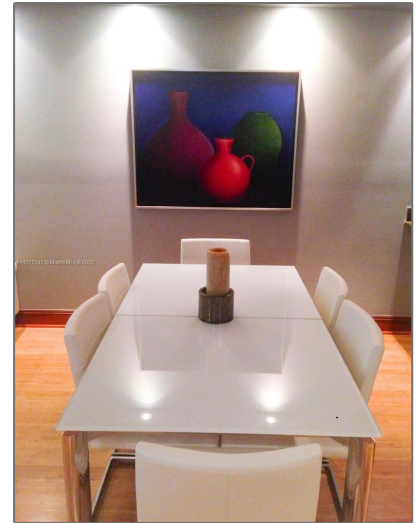

# Residential Lease For Rent

836 Sqft - 1200 Brickell Bay Dr # 2217, Miami,  
Florida 33131