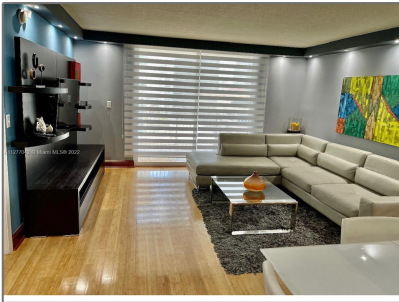

# Residential Lease For Rent

836 Sqft - 1200 Brickell Bay Dr # 2217, Miami,  
Florida 33131