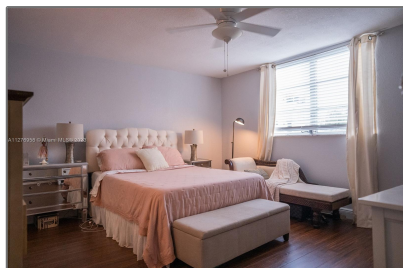

## Basic [Details](#)

Property Type: **Residential**

Listing Type: **For Sale**

Listing ID: **A11276958**

Price: **\$299,988**

Bedrooms: **2**

Bathrooms: **2**

Square Footage: **1,260 Sqft**