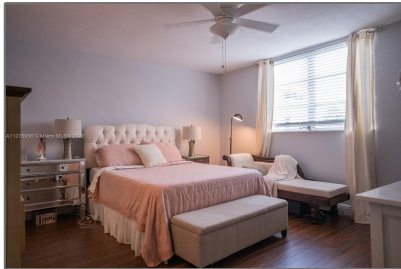

Residential For Sale

1,260 Sqft - 410 NW 68th Ave # 220, Plantation, Florida 33317

Basic [Details](#)

Property Type:	Residential
Listing Type:	For Sale
Listing ID:	A11276958
Price:	\$299,988
Bedrooms:	2
Bathrooms:	2
Square Footage:	1,260 Sqft
Year Built:	1974