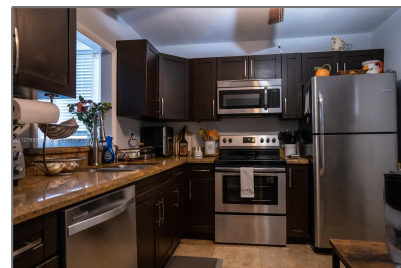

## Basic [Details](#)

Property Type: **Residential**

Listing Type: **For Sale**

Listing ID: **A11276958**

Price: **\$299,988**

Bedrooms: **2**

Bathrooms: **2**

Square Footage: **1,260 Sqft**