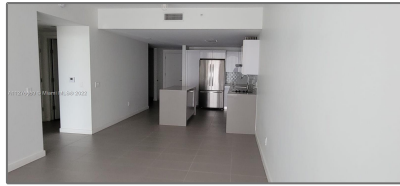

Residential Lease For Rent

867 Sqft - 1600 NE 1st Ave # 1105, Miami, Florida
33132

Basic [Details](#)

Property Type: **Residential Lease**

Listing Type: **For Rent**

Listing ID: **A11276689**

Price: **\$3,100**

✓ Cooling System: **Central Air**

✓ Pet Allowed: **Restrictions Or Possible Restrictions**

✓ Furnished: **Unfurnished**

Address [Map](#)

Country:	US
State:	FL
County:	Miami-Dade County
City:	Miami
Zipcode:	33132
Street:	1600 NE 1st Ave # 1105
Building Name:	CANVAS CONDO
Floor Number:	0
Longitude:	W81° 48' 25.8"
Latitude:	N25° 47' 27.6"