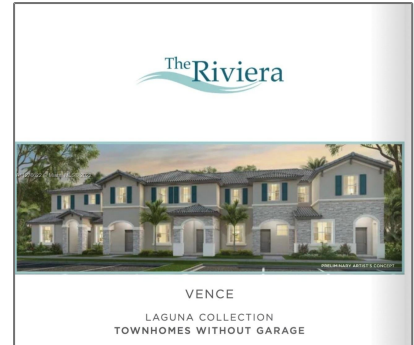

# Residential Lease For Rent

1,749 Sqft - 1650 SE 26th Ter # 1650, Homestead, Florida 33035

## Basic [Details](#)

Property Type: **Residential Lease**

Listing Type: **For Rent**

Listing ID: **A11276622**

Price: **\$2,549**

Bedrooms: **3**

Bathrooms: **2**

Half Bathrooms: **1**

Square Footage: **1,749 Sqft**

Year Built: **2022**

Lot Area: **2,112 Sqft**