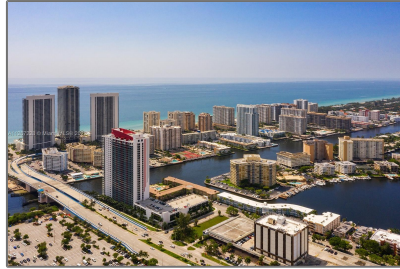

Residential Lease For Rent

1,037 Sqft - 2602 E Hallandale Beach Blvd #
R2304, Hallandale Beach, Florida 33009

Basic [Details](#)

Property Type: **Residential Lease**

Listing Type: **For Rent**

Listing ID: **A11267228**

County: **Broward County**

City: **Hallandale Beach**

Zipcode: **33009**

Street: **2602 E Hallandale
Beach Blvd #
R2304**

Building Name: **BEACHWALK
CONDOMINIUM**

Floor Number: **0**

Longitude: **W81° 52' 37.9"**