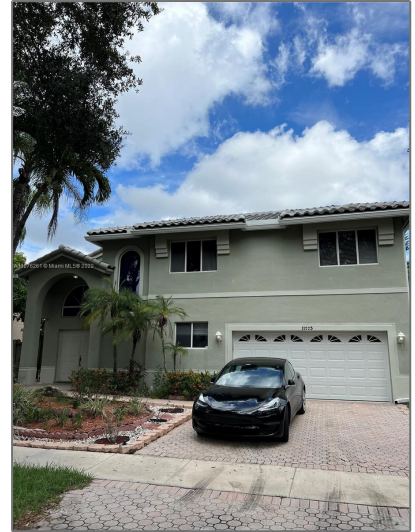

# Residential Lease For Rent

2,048 Sqft - 11225 Roundelay Rd, Cooper City,  
Florida 33026

## Basic [Details](#)

Property Type:	<b>Residential Lease</b>
Listing Type:	<b>For Rent</b>
Listing ID:	<b>A11276261</b>
Price:	<b>\$4,400</b>
Bedrooms:	<b>3</b>
Bathrooms:	<b>2</b>
Half Bathrooms:	<b>1</b>
Square Footage:	<b>2,048 Sqft</b>
Year Built:	<b>1993</b>
Lot Area:	<b>4,320 Sqft</b>