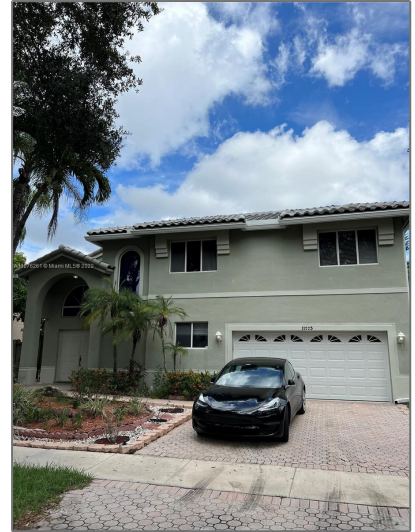

Residential Lease For Rent

2,048 Sqft - 11225 Roundelay Rd, Cooper City,
Florida 33026

Basic [Details](#)

Property Type:	Residential Lease
Listing Type:	For Rent
Listing ID:	A11276261
Price:	\$4,400
Bedrooms:	3
Bathrooms:	2
Half Bathrooms:	1
Square Footage:	2,048 Sqft
Year Built:	1993
Lot Area:	4,320 Sqft