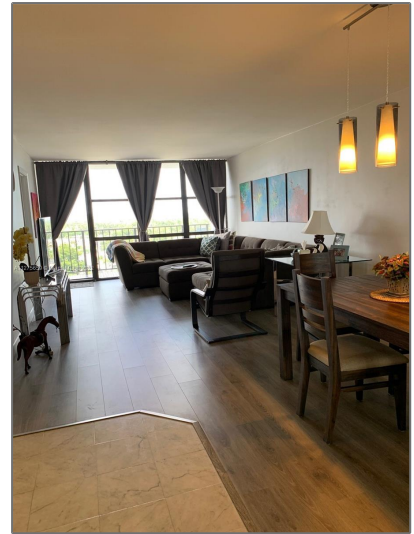

Residential Lease For Rent

1,130 Sqft - 800 Parkview Dr # 1029, Hallandale Beach, Florida 33009

Basic [Details](#)

Property Type: **Residential Lease**

Listing Type: **For Rent**

Listing ID: **A11275659**

Price: **\$3,600**