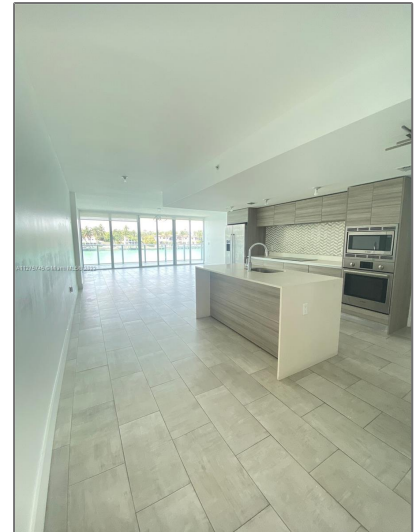

Residential Lease For Rent

1,538 Sqft - 6620 Indian Creek Dr # 210, Miami Beach, Florida 33139

Basic [Details](#)

Property Type:	Residential Lease
Listing Type:	For Rent
Listing ID:	A11275745
Price:	\$7,000
Bedrooms:	3
Bathrooms:	3
Half Bathrooms:	1
Square Footage:	1,538 Sqft
Year Built:	2016