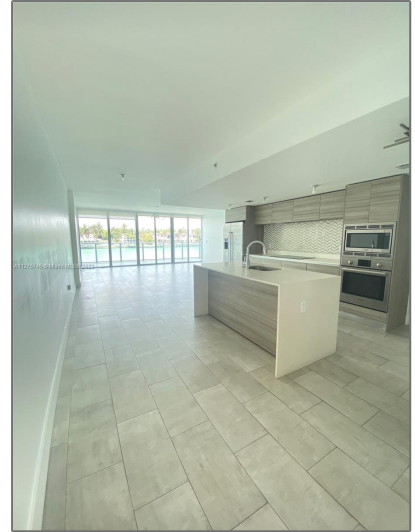

## Basic [Details](#)

Property Type:	<b>Residential Lease</b>
Listing Type:	<b>For Rent</b>
Listing ID:	<b>A11275745</b>
Price:	<b>\$7,000</b>
Bedrooms:	<b>3</b>
Bathrooms:	<b>3</b>
Half Bathrooms:	<b>1</b>
Square Footage:	<b>1,538 Sqft</b>
Year Built:	<b>2016</b>