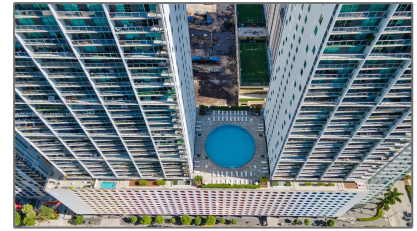

Residential Lease For Rent

1,197 Sqft - 500 Brickell Ave # 2310, Miami,
Florida 33131

Basic [Details](#)

Property Type:	Residential Lease
Listing Type:	For Rent
Listing ID:	A11275658
Price:	\$3,800
Bedrooms:	2
Bathrooms:	2
Square Footage:	1,197 Sqft
Year Built:	2008

Address [Map](#)

Country:	US
State:	FL
County:	Miami-Dade County
City:	Miami
Zipcode:	33131
Street:	500 Brickell Ave # 2310
Building Name:	500 BRICKELL EAST CONDO
Floor Number:	0
Longitude:	W81° 48' 33.8"
Latitude:	N25° 46' 6"