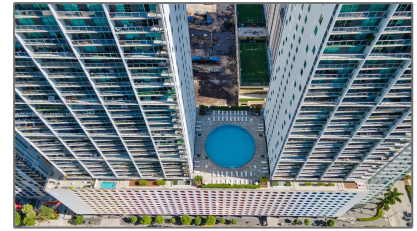

Residential Lease For Rent

1,197 Sqft - 500 Brickell Ave # 2310, Miami,
Florida 33131

Basic [Details](#)

Property Type: **Residential Lease**

Listing Type: **For Rent**

Listing ID: **A11275658**

Price: **\$3,800**

City: **Miami**

Zipcode: **33131**

Street: **500 Brickell Ave #
2310**

Building Name: **500 BRICKELL
EAST CONDO**

Floor Number: **0**

Longitude: **W81° 48' 33.8"**

Latitude: **N25° 46' 6"**

Features