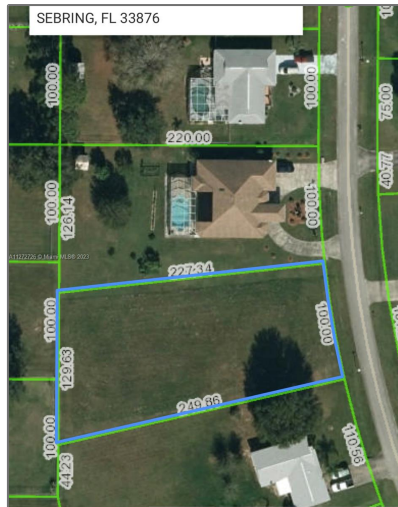

Land/boat Docks For Sale

- 424 CHERRY TREE DRIVE, Sebring, Florida
33876

Basic Details

Property Type:	Land/boat Docks
Listing Type:	For Sale
Listing ID:	A11272726
Price:	\$39,995

Address Map

Country:	US
State:	FL
County:	Highlands County
City:	Sebring
Zipcode:	33876
Street:	424 CHERRY TREE DRIVE
Building Name:	SPRING LAKE VILLAGE II
Floor Number:	0
Longitude:	W82° 39' 44.6"
Latitude:	N27° 26' 19.7"