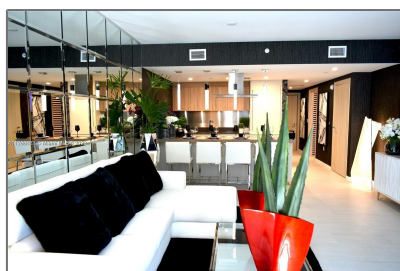

Residential Lease For Rent

1,022 Sqft - 1000 Brickell Plz # 4405, Miami,
Florida 33131

Basic [Details](#)

Property Type: **Residential Lease**

Listing Type: **For Rent**

Listing ID: **A11268827**

Price: **\$8,500**