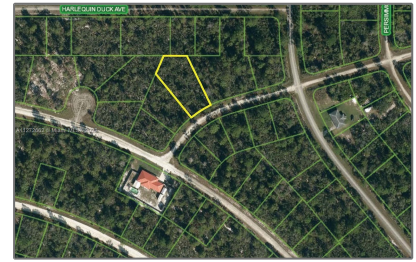

Commercial Land For Sale

- 3207 N School Drive, Lake Placid, Florida 33852

Basic [Details](#)

Property Type:	Commercial Land
Listing Type:	For Sale
Listing ID:	A11272662
Price:	\$80,000
Lot Area:	21,000 Sqft

Address [Map](#)

Country:	US
State:	FL
County:	Highlands County
City:	Lake Placid
Zipcode:	33852
Street:	3207 N School Drive
Building Name:	LEISURE LAKES NORTHEAST
Floor Number:	0
Longitude:	W82° 34' 3.6"
Latitude:	N27° 21' 5.1"