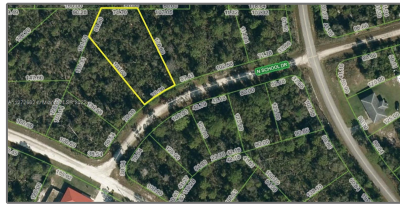

Commercial Land For Sale

- 3207 N School Drive, Lake Placid, Florida 33852

Basic [Details](#)

Property Type:	Commercial Land
Listing Type:	For Sale
Listing ID:	A11272662
Price:	\$80,000
Lot Area:	21,000 Sqft

Address [Map](#)

Country:	US
State:	FL
County:	Highlands County
City:	Lake Placid
Zipcode:	33852
Street:	3207 N School Drive
Building Name:	LEISURE LAKES NORTHEAST
Floor Number:	0
Longitude:	W82° 34' 3.6"
Latitude:	N27° 21' 5.1"