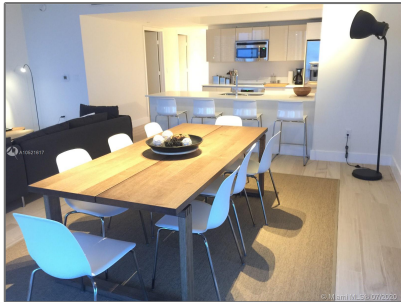

Residential Lease For Rent

- 2600 E Hallandale Beach # 2202, Hallandale Beach, Florida 33009

Basic [Details](#)

Property Type: **Residential Lease**

Listing Type: **For Rent**

Listing ID: **A10521617**

Price: **\$6,950**