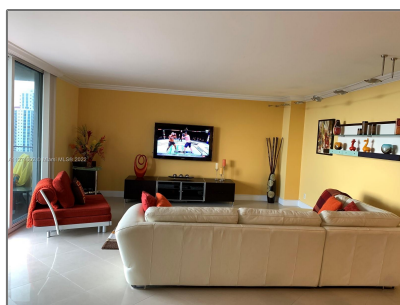

Residential Lease For Rent

1,312 Sqft - 2030 S Ocean Dr # 1906, Hallandale Beach, Florida 33009

Basic [Details](#)

Property Type: **Residential Lease**

Listing Type: **For Rent**

Listing ID: **A11271602**

Price: **\$3,600**