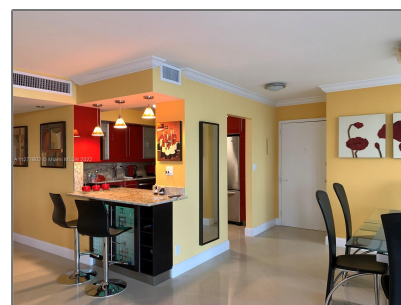

Residential Lease For Rent

1,312 Sqft - 2030 S Ocean Dr # 1906, Hallandale Beach, Florida 33009

Basic [Details](#)

Property Type: **Residential Lease**

Listing Type: **For Rent**

Listing ID: **A11271602**

Price: **\$3,600**