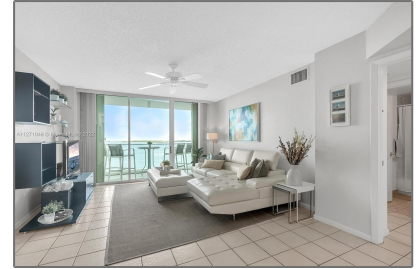

Residential Lease For Rent

960 Sqft - 800 Claughton Island Dr # 1204, Miami, Florida 33131

Basic [Details](#)

Property Type: **Residential Lease**

Listing Type: **For Rent**

Listing ID: **A11271048**

Price: **\$4,500**