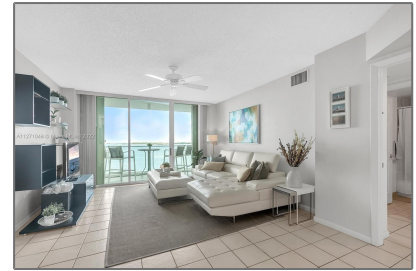

Residential Lease For Rent

960 Sqft - 800 Claughton Island Dr # 1204, Miami, Florida 33131

Basic [Details](#)

Property Type: **Residential Lease**

Listing Type: **For Rent**

Listing ID: **A11271048**

Price: **\$4,500**