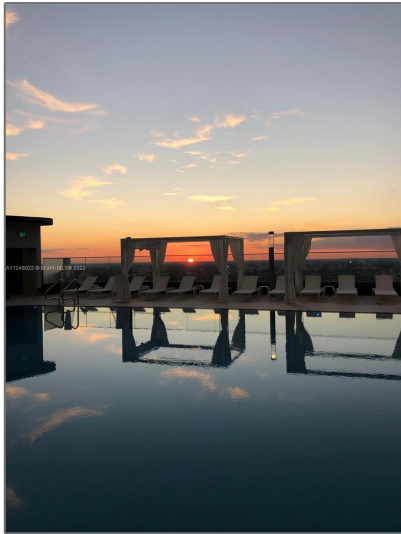

Residential Lease For Rent

870 Sqft - 1000 Brickell Plz # 3214, Miami,
Florida 33131

Basic [Details](#)

Property Type:	Residential Lease
Listing Type:	For Rent
Listing ID:	A11248022
Price:	\$5,000
Bedrooms:	1
Bathrooms:	1
Half Bathrooms:	1
Square Footage:	870 Sqft
Year Built:	2019

Address [Map](#)

Country:	US
State:	FL
County:	Miami-Dade County
City:	Miami
Zipcode:	33131

Features

✓ Swimming Pool:	Community
✓ Heating System:	Central
✓ Cooling System:	Central Air
✓ Pet Allowed:	Maximum 20 Lbs
✓ Furnished:	Unfurnished