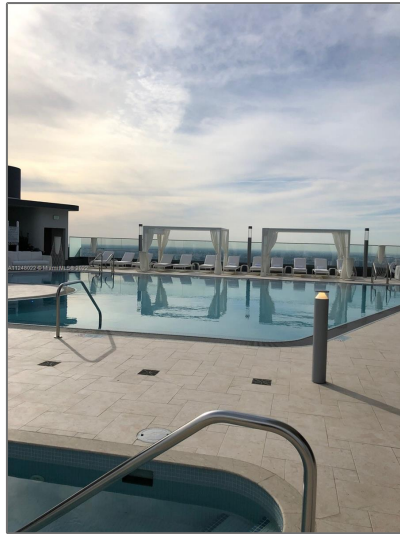

# Residential Lease For Rent

870 Sqft - 1000 Brickell Plz # 3214, Miami,  
Florida 33131

## Features

✓ Swimming Pool: **Community**

✓ Heating System: **Central**

✓ Cooling System: **Central Air**

✓ Pet Allowed: **Maximum 20 Lbs**

✓ Furnished: **Unfurnished**

Street: **1000 Brickell Plz #  
3214**