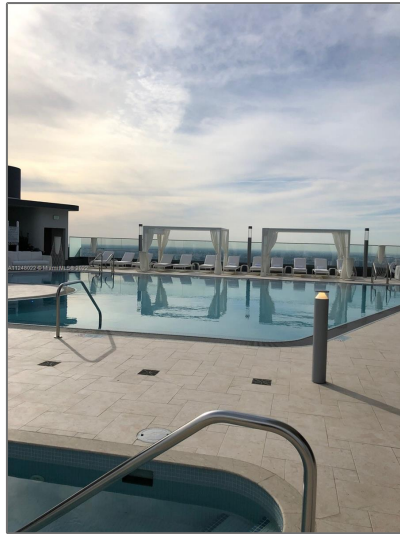

Residential Lease For Rent

870 Sqft - 1000 Brickell Plz # 3214, Miami,
Florida 33131

Basic [Details](#)

Property Type:	Residential Lease
Listing Type:	For Rent
Listing ID:	A11248022
Price:	\$5,000
Bedrooms:	1
Bathrooms:	1
Half Bathrooms:	1
Square Footage:	870 Sqft
Year Built:	2019

Address [Map](#)

Country:	US
State:	FL
County:	Miami-Dade County
City:	Miami
Zipcode:	33131

Features

✓ Swimming Pool:	Community
✓ Heating System:	Central
✓ Cooling System:	Central Air
✓ Pet Allowed:	Maximum 20 Lbs
✓ Furnished:	Unfurnished