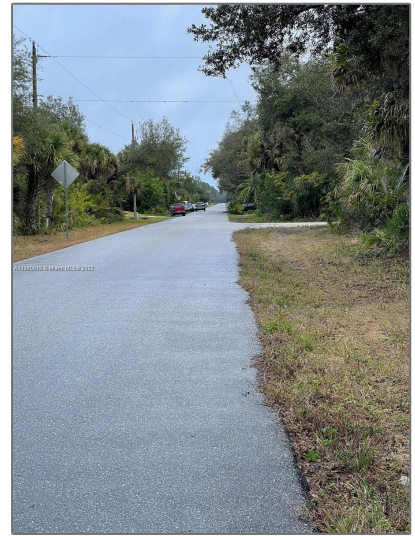

# Commercial Land For Sale

- 488 Kindred Blvd, Port Charlotte, Florida 33954

## Basic [Details](#)

Property Type: **Commercial Land**

Listing Type: **For Sale**

Listing ID: **A11270643**

Price: **\$60,000**

Lot Area: **10,000 Sqft**