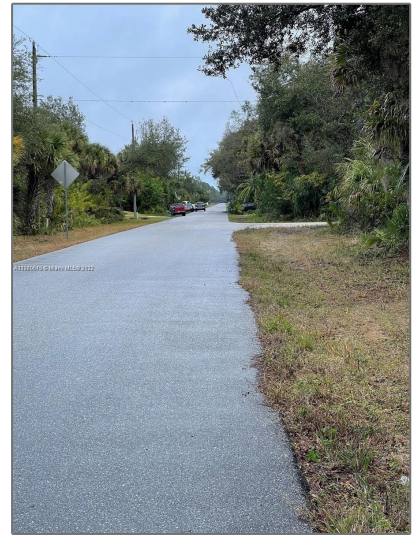

Commercial Land For Sale

- 488 Kindred Blvd, Port Charlotte, Florida 33954

Basic [Details](#)

Property Type: **Commercial Land**

Listing Type: **For Sale**

Listing ID: **A11270643**

Price: **\$60,000**

Lot Area: **10,000 Sqft**

Address [Map](#)

Country: **US**

State: **FL**

County: **Charlotte County**

City: **Port Charlotte**

Zipcode: **33954**

Street: **488 Kindred Blvd**

Building Name: **Port Charlotte Sec
014**