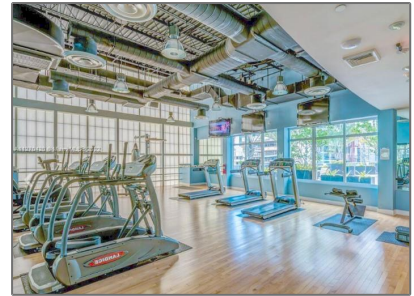

Residential Lease For Rent

1,116 Sqft - 1250 S Miami Ave # 815, Miami,
Florida 33130

Basic [Details](#)

Property Type: **Residential Lease**

Listing Type: **For Rent**

Listing ID: **A11270420**

Price: **$3,300**

Bedrooms: **2**

Bathrooms: **2**

Square Footage: **1,116 Sqft**

Year Built: **2004**

Address [Map](#)

Country: **US**

State: **FL**

County: **Miami-Dade County**

City: **Miami**

Zipcode: **33130**

Street: **1250 S Miami Ave #
815**

Building Name: **VUE AT BRICKELL**

Features

☒ Swimming Pool: [Other](#)

☒ Furnished: [Unfurnished](#)