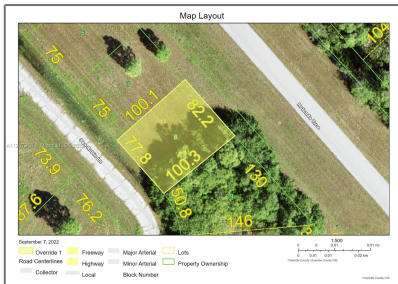

Land/boat Docks For Sale

- Vacant Residential Land SW 12108 Sea-Robin LN
Foli, Port Charlotte, Florida 33946

Basic Details

Property Type: **Land/boat Docks**

Listing Type: **For Sale**

Listing ID: **A11267958**

Price: **\$23,980**

Address Map

Country: **US**

State: **FL**

County: **Charlotte County**

City: **Port Charlotte**

Zipcode: **33946**

Street: **Vacant Residential
Land SW 12108
Sea-Robin LN Foli**

Building Name: **PLACIDA**

Floor Number: **0**

Longitude: **W83° 46' 13.3"**

Latitude: **N26° 51' 16.4"**

Agent Info

Daniel Lombardi

(305) 695-1600

(786) 525-6127