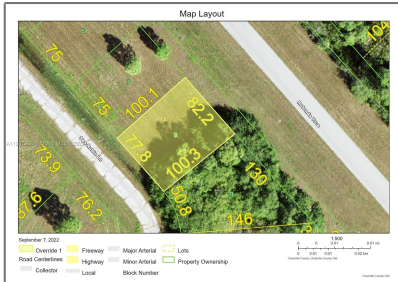

Land/boat Docks For Sale

- Vacant Residential Land SW 12108 Sea-Robin LN
Foli, Port Charlotte, Florida 33946

Basic Details

Property Type: **Land/boat Docks**

Listing Type: **For Sale**

Listing ID: **A11267958**

Price: **\$23,980**

Address Map

Country: **US**

State: **FL**

County: **Charlotte County**

City: **Port Charlotte**

Zipcode: **33946**

Street: **Vacant Residential
Land SW 12108
Sea-Robin LN Foli**

Building Name: **PLACIDA**

Floor Number: **0**

Longitude: **W83° 46' 13.3"**

Latitude: **N26° 51' 16.4"**

Agent Info

Daniel Lombardi

(305) 695-1600

(786) 525-6127