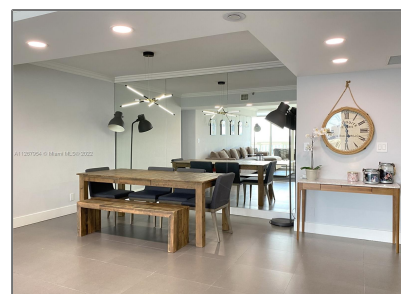

Residential Lease For Rent

1,900 Sqft - 1000 E Island Blvd # 2202, Aventura,
Florida 33160

Basic [Details](#)

Property Type: **Residential Lease**

Listing Type: **For Rent**

Listing ID: **A11267954**

Price: **\$8,000**