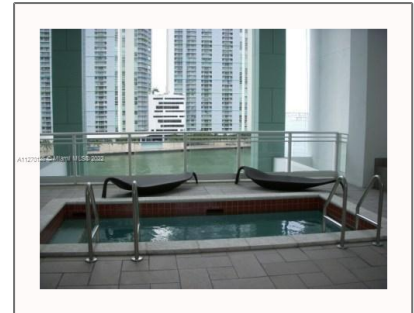

Residential Lease For Rent

2,065 Sqft - 900 Brickell Key Blvd # 1701, Miami, Florida 33131

Basic [Details](#)

Property Type:	Residential Lease
Listing Type:	For Rent
Listing ID:	A11270136
Price:	\$9,500
Bedrooms:	3
Bathrooms:	3
Half Bathrooms:	1
Square Footage:	2,065 Sqft
Year Built:	2008

Address [Map](#)

Country:	US
State:	FL
County:	Miami-Dade County
City:	Miami
Zipcode:	33131
Street:	900 Brickell Key Blvd # 1701
Building Name:	ASIA CONDO
Floor Number:	0

Features

<input checked="" type="checkbox"/>	Heating System:	Central
<input checked="" type="checkbox"/>	Cooling System:	Central Air
<input checked="" type="checkbox"/>	View:	Bay
<input checked="" type="checkbox"/>	Pet Allowed:	Restrictions Or Possible Restrictions
<input checked="" type="checkbox"/>	Furnished:	Unfurnished