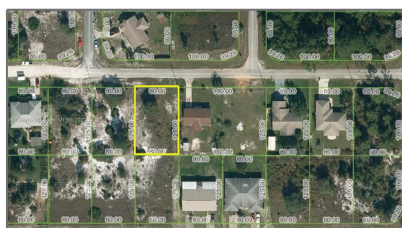

Commercial Land For Sale

- 211 NE Farrell Drive, Lake Placid, Florida 33852

Basic Details

Property Type:	Commercial Land
Listing Type:	For Sale
Listing ID:	A11269763
Price:	\$26,000
Lot Area:	10,454 Sqft

Address Map

Country:	US
State:	FL
County:	Highlands County
City:	Lake Placid
Zipcode:	33852
Street:	211 NE Farrell Drive
Building Name:	PLACID LAKES
Floor Number:	0
Longitude:	W82° 36' 26.4"
Latitude:	N27° 15' 52.1"