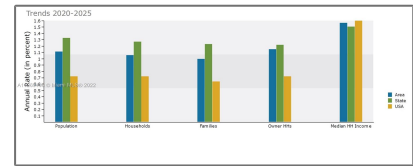

Commercial Land For Sale

- 113-115 E 9, Frostproof, Florida 33843

Basic Details

Property Type:	Commercial Land
Listing Type:	For Sale
Listing ID:	A11269498
Price:	\$427,000
Lot Area:	186,010 Sqft

Address Map