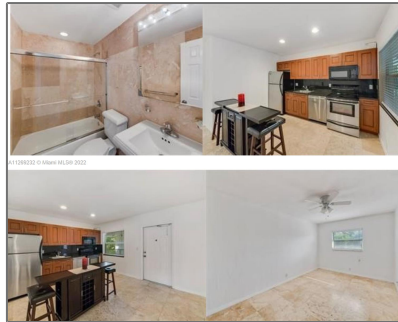

Residential For Sale

733 Sqft - 1470 N Dixie Hwy # 33, Fort Lauderdale, Florida 33304

Basic Details

Property Type:	Residential
Listing Type:	For Sale
Listing ID:	A11269232
Price:	\$215,000
Bedrooms:	2
Bathrooms:	1
Square Footage:	733 Sqft
Year Built:	1975