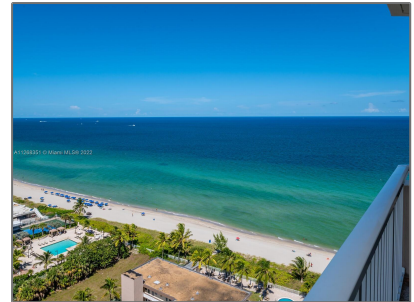

Residential Lease For Rent

870 Sqft - 1950 S Ocean Dr # 20D, Hallandale Beach, Florida 33009

Basic [Details](#)

Property Type: **Residential Lease**

Listing Type: **For Rent**

Listing ID: **A11268351**

Price: **\$2,900**

County: **Broward County**

City: **Hallandale Beach**

Zipcode: **33009**

Street: **1950 S Ocean Dr #
20D**

Building Name: **HEMISPHERES
CONDO**

Floor Number: **0**

Features

Swimming Pool: **Heated, In Ground**