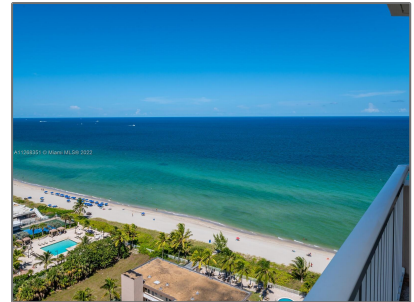

Residential Lease For Rent

870 Sqft - 1950 S Ocean Dr # 20D, Hallandale Beach, Florida 33009

Basic [Details](#)

Property Type: **Residential Lease**

Listing Type: **For Rent**

Listing ID: **A11268351**

Price: **\$2,900**

County: **Broward County**

City: **Hallandale Beach**

Zipcode: **33009**

Street: **1950 S Ocean Dr #
20D**

Building Name: **HEMISPHERES
CONDO**

Floor Number: **0**

Features

✓ Swimming Pool: **Heated, In Ground**