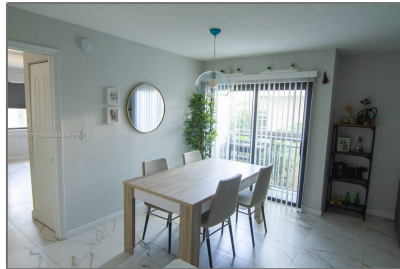

Residential Lease For Rent

510 Sqft - 753 Michigan Ave # 2A, Miami Beach, Florida 33139

Basic [Details](#)

Property Type: **Residential Lease**

Listing Type: **For Rent**

Listing ID: **A10841057**

Price: **\$2,600**