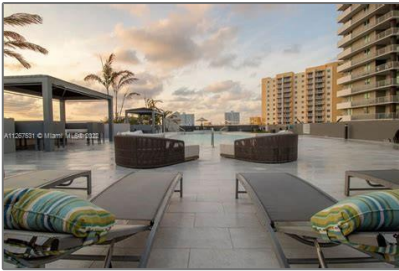

Residential Lease For Rent

1,148 Sqft - 1444 NW 14th Ave # 610, Miami,
Florida 33125

Basic [Details](#)

Property Type: **Residential Lease**

Listing Type: **For Rent**

Listing ID: **A11267531**

Price: **$3,248**

Bedrooms: **2**

Bathrooms: **2**

Square Footage: **1,148 Sqft**

Year Built: **2013**

Lot Area: **59,731 Sqft**

Address [Map](#)

Country: **US**

State: **FL**

County: **Miami-Dade County**

City: **Miami**

Zipcode: **33125**

Street: **1444 NW 14th Ave
610**

Building Name: **Modera Skylar**

Floor Number: **0**

Longitude: **W81° 46' 49.7"**

Features

✓ Swimming Pool: **Community**

✓ Heating System: **Central**

✓ Cooling System: **Central Air**

✓ Pet Allowed: **Restrictions Or Possible
Restrictions**

✓ Furnished: **Unfurnished**