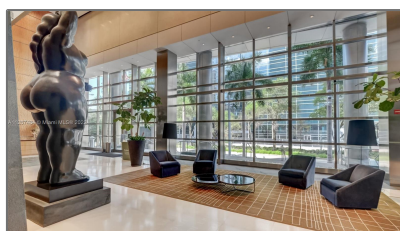

Residential Lease For Rent

1,747 Sqft - 1435 Brickell Ave # 3012, Miami, Florida 33131

Basic [Details](#)

Property Type: **Residential Lease**

Listing Type: **For Rent**

Listing ID: **A11267484**

Price: **\$15,000**

County: **Miami-Dade County**

City: **Miami**

Zipcode: **33131**

Street: **1435 Brickell Ave #
3012**

Building Name: **MILLENNIUM
TOWER
CONDOMIN**

Floor Number: **0**

Features

✓ Swimming Pool: **In Ground**