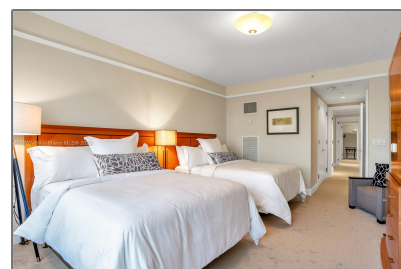

Residential Lease For Rent

1,747 Sqft - 1435 Brickell Ave # 3012, Miami, Florida 33131

Basic [Details](#)

Property Type: **Residential Lease**

Listing Type: **For Rent**

Listing ID: **A11267484**

Price: **\$15,000**