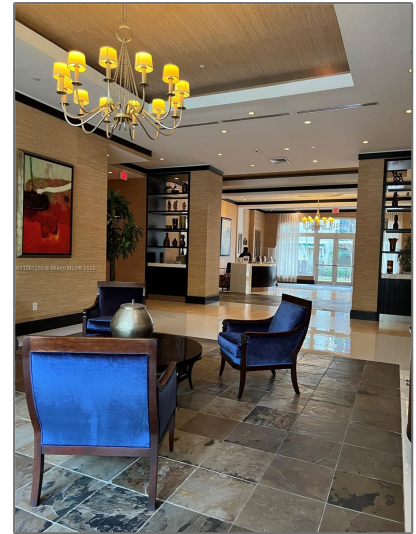

## Basic [Details](#)

Property Type: **Residential Lease**

Listing Type: **For Rent**

Listing ID: **A11267255**

Price: **\$2,750**

Bedrooms: **2**

Bathrooms: **2**

Square Footage: **1,228 Sqft**