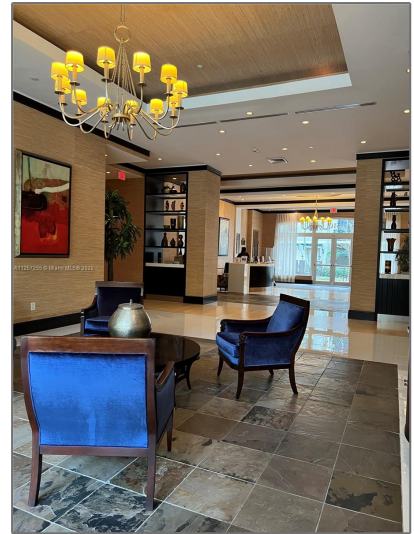

Residential Lease For Rent

1,228 Sqft - 510 NW 84th Ave # 401, Plantation,
Florida 33324

Basic [Details](#)

Property Type: **Residential Lease**

Listing Type: **For Rent**

Listing ID: **A11267255**

Price: **\$2,750**