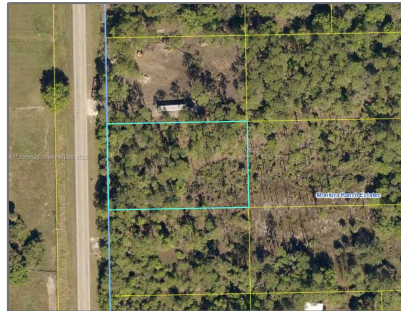

# Land/boat Docks For Sale

- 10112 CR 833, Other City - In The State Of Florida, Florida 33440

## Basic [Details](#)

Property Type:	<b>Land/boat Docks</b>
Listing Type:	<b>For Sale</b>
Listing ID:	<b>A11266582</b>
Price:	<b>\$40,000</b>
Lot Area:	<b>54,450 Sqft</b>

## Address [Map](#)

Country:	<b>US</b>
State:	<b>FL</b>
County:	<b>Hendry County</b>
City:	<b>Other City - In The State Of Florida</b>
Zipcode:	<b>33440</b>
Street:	<b>10112 CR 833</b>
Building Name:	<b>MONTURA SOUTH HALF</b>
Floor Number:	<b>0</b>
Longitude:	<b>W82° 52' 20.5"</b>
Latitude:	<b>N26° 37' 2.1"</b>