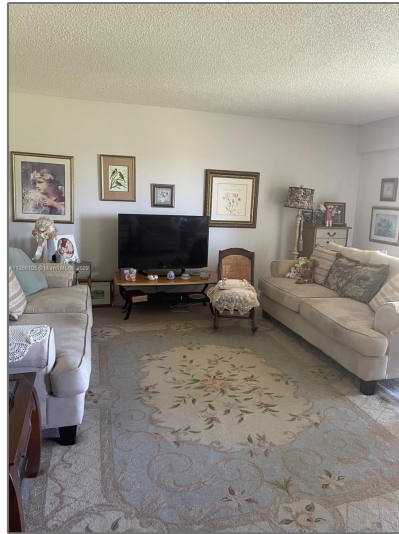

Residential For Sale

- 551 sw 135th avenue # 410, Pembroke Pines,
Florida 33027

Basic [Details](#)

Property Type:	Residential
Listing Type:	For Sale
Listing ID:	A11266105
Price:	\$165,000
Bedrooms:	1
Bathrooms:	1
Year Built:	1985