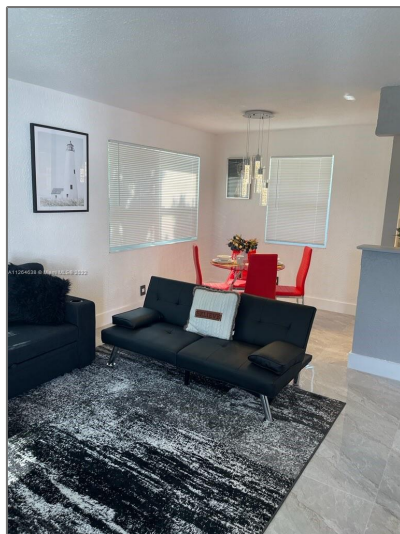

Residential Lease For Rent

11,611 Sqft - 1200 SE 1st St # 12, Fort Lauderdale, Florida 33301

Basic [Details](#)

Property Type: **Residential Lease**

Listing Type: **For Rent**

Listing ID: **A11264638**

Price: **\$2,500**