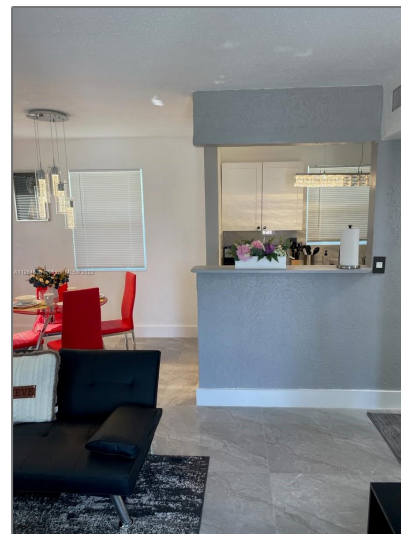

Residential Lease For Rent

11,611 Sqft - 1200 SE 1st St # 12, Fort Lauderdale, Florida 33301

Basic [Details](#)

Property Type: **Residential Lease**

Listing Type: **For Rent**

Listing ID: **A11264638**

Price: **\$2,500**