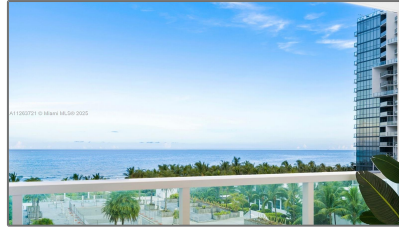

Residential Lease For Rent

1,920 Sqft - 2301 Collins Ave # 641, Miami Beach, Florida 33139

Basic [Details](#)

Property Type:	Residential Lease
Listing Type:	For Rent
Listing ID:	A11263721
Price:	\$14,000
Bedrooms:	3
Bathrooms:	3
Square Footage:	1,920 Sqft
Year Built:	1926

Features

✓	Swimming Pool:	Other
✓	Heating System:	Central
✓	Cooling System:	Central Air
✓	View:	Ocean, Pool
✓	Patio:	Open Balcony
✓	Furnished:	Furnished

Address [Map](#)

Country:	US
State:	FL
County:	Miami-Dade County
City:	Miami Beach
Zipcode:	33139
Street:	2301 Collins Ave # 641
Building Name:	RONEY PALACE CONDO
Floor Number:	0
Longitude:	W81° 52' 23.2"