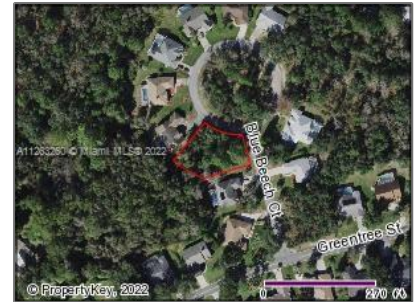

Land/boat Docks For Sale

- 6 Blue Beech Ct, Homosassa Springs, Florida
34446

Basic Details

Property Type:	Land/boat Docks
Listing Type:	For Sale
Listing ID:	A11263260
Price:	\$35,000
Lot Area:	15,218 Sqft

Address Map

Country:	US
State:	FL
County:	Citrus County
City:	Homosassa Springs
Zipcode:	34446
Street:	6 Blue Beech Ct
Building Name:	SUGARMILL WOODS (CYPRESS V
Floor Number:	0
Longitude:	W83° 27' 39.3"
Latitude:	N28° 43' 49.2"