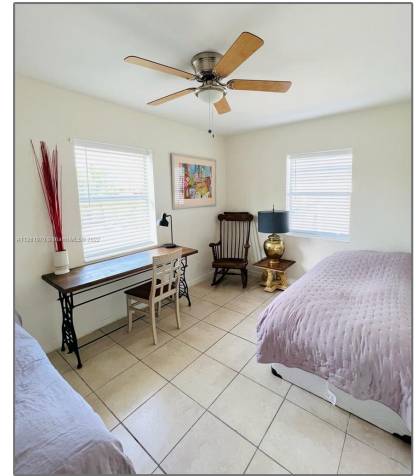

## Basic [Details](#)

Property Type: **Residential Lease**

Listing Type: **For Rent**

Listing ID: **A11261970**

Price: **\$2,800**

Bedrooms: **3**

Bathrooms: **2**

Square Footage: **936 Sqft**