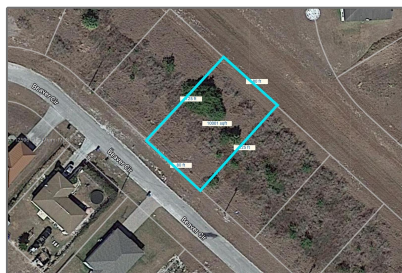

Land/boat Docks For Sale

- 7011 Beaver Cir, La Belle, Florida 33935

Basic Details

Property Type:	Land/boat Docks
Listing Type:	For Sale
Listing ID:	A11259613
Price:	\$20,000
Lot Area:	10,019 Sqft

Address Map

Country:	US
State:	FL
County:	Hendry County
City:	La Belle
Zipcode:	33935
Street:	7011 Beaver Cir
Building Name:	PORT LaBELLE UNIT 7
Floor Number:	0
Longitude:	W82° 36' 57.3"
Latitude:	N26° 44' 48.2"

Agent Info