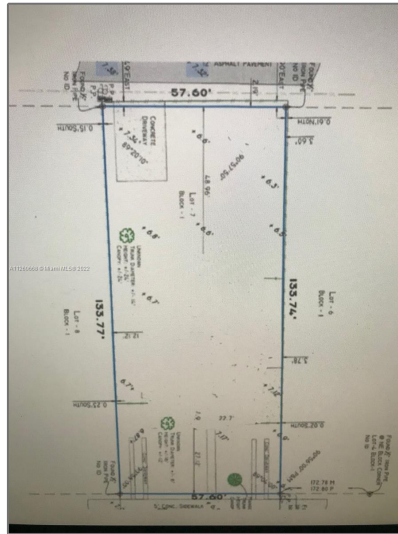

Land/boat Docks For Sale

- 1328 S 20th Ave, Hollywood, Florida 33020

Basic [Details](#)

Property Type:	Land/boat Docks
Listing Type:	For Sale
Listing ID:	A11260668
Price:	\$518,000
Lot Area:	7,705 Sqft

Features

Fence:

Fenced

Address [Map](#)

Country:	US
State:	FL
County:	Broward County
City:	Hollywood
Zipcode:	33020
Street:	1328 S 20th Ave
Building Name:	SOUTH SIDE PARK
Floor Number:	0
Longitude:	W81° 51' 10.7"
Latitude:	N25° 59' 58.9"