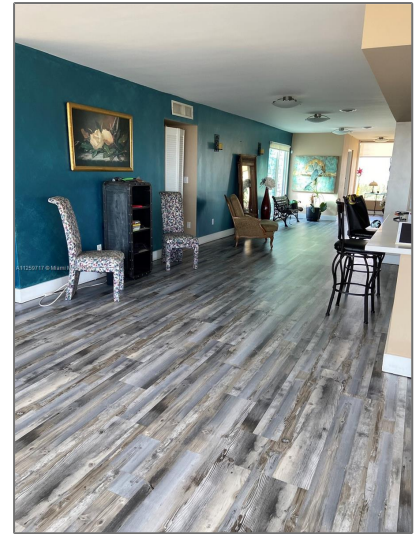

Residential Lease For Rent

2,642 Sqft - 2000 NE 135th St PH, North Miami, Florida 33181

Basic [Details](#)

Property Type: **Residential Lease**

Listing Type: **For Rent**

Listing ID: **A11259717**

Price: **\$5,450**

City: **North Miami**

Zipcode: **33181**

Street: **2000 NE 135th St
PH**

Features

✓ Swimming Pool: **In Ground**

✓ Pet Allowed: **Maximum 20 Lbs, No**

✓ Furnished: **Unfurnished**

Building Name: **KEYSTONE
TOWERS CONDO**