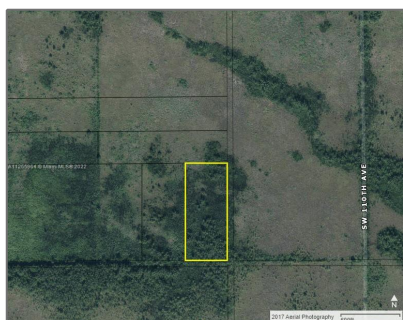

Commercial Land For Sale

- SW 350/352, Homestead, Florida 33035

Basic Details

Property Type: **Commercial Land**

Listing Type: **For Sale**

Listing ID: **A11255964**

Price: **\$760,000**

Lot Area: **403,191 Sqft**

Address Map

Country: **US**

State: **FL**

County: **Miami-Dade County**

City: **Homestead**

Zipcode: **33035**

Street: **SW 350/352**

Building Name: **MIAMI LAND & DEVELOPMENT**