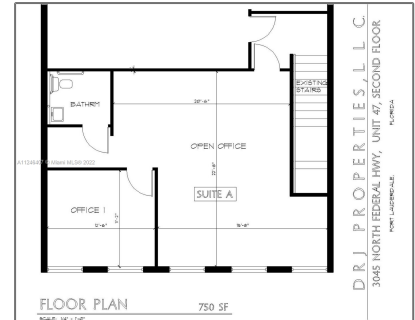

Commercial Sale For Sale

- 3045 N Federal Hwy # 42, Fort Lauderdale,
Florida 33306

Basic Details

Property Type: **Commercial Sale**

Listing Type: **For Sale**

Listing ID: **A11246407**

Price: **$23**

Year Built: **1967**

Lot Area: **1,700 Sqft**

Address Map

Country: **US**

State: **FL**

County: **Broward County**

City: **Fort Lauderdale**

Zipcode: **33306**

Street: **3045 N Federal
Hwy # 42**

Floor Number: **0**

Longitude: **W81° 52' 56"**

Latitude: **N26° 10' 0"**