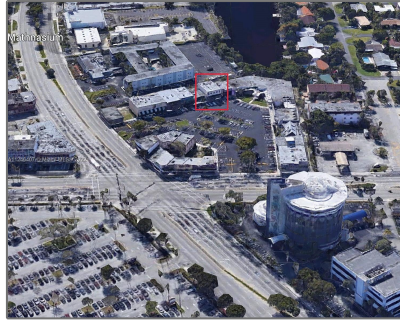

Commercial Sale For Sale

- 3045 N Federal Hwy # 42, Fort Lauderdale,
Florida 33306

Basic Details

Property Type: **Commercial Sale**

Listing Type: **For Sale**

Listing ID: **A11246407**

Price: **\$23**

Year Built: **1967**

Lot Area: **1,700 Sqft**

Address Map

Country: **US**

State: **FL**

County: **Broward County**

City: **Fort Lauderdale**

Zipcode: **33306**

Street: **3045 N Federal
Hwy # 42**