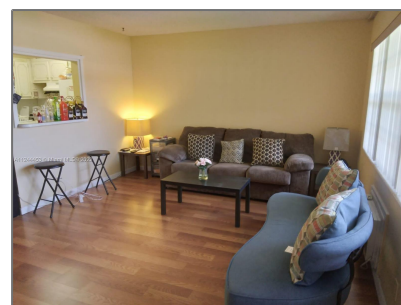

Residential For Sale

684 Sqft - 206 Sheffield I # 206, West Palm Beach,
Florida 33417

Basic [Details](#)

Property Type: **Residential**

Listing Type: **For Sale**

Listing ID: **A11244453**

Price: **$110,000**

Bedrooms: **1**

Rooms: **3**

Bathrooms: **1**

Half Bathrooms: **1**

Square Footage: **684 Sqft**

Year Built: **1971**

Address [Map](#)

Country: **US**

State: **FL**

County: **Palm Beach County**

City: **West Palm Beach**

Zipcode: **33417**

Street: **206 Sheffield I #
206**

Building Name: **SHEFFIELD
CONDOS A TO Q**

Features

✓ Cooling System: **Ceiling Fan(s),
Wall/window Unit(s)**

✓ View: **Other View**