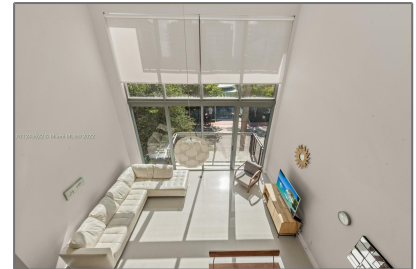

Residential Lease For Rent

1,700 Sqft - 6000 Collins Ave # 306, Miami Beach, Florida 33140

Basic [Details](#)

Property Type: **Residential Lease**

Listing Type: **For Rent**

Listing ID: **A11243522**

Price: **\$6,900**