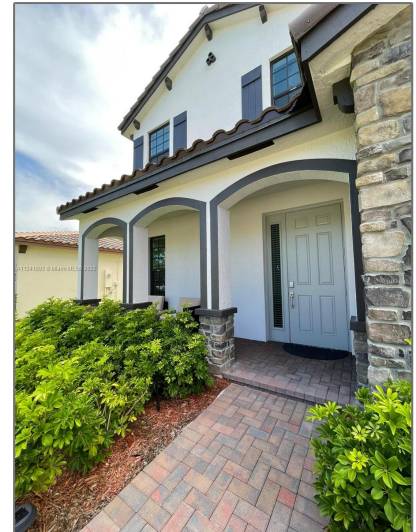

Residential Lease For Rent

2,259 Sqft - 3265 Dunning Dr, Royal Palm Beach, Florida 33411

Basic [Details](#)

Property Type:	Residential Lease
Listing Type:	For Rent
Listing ID:	A11241893
Price:	\$3,700
Bedrooms:	4
Bathrooms:	3
Square Footage:	2,259 Sqft
Lot Area:	6,594 Sqft

Address [Map](#)

Country:	US
State:	FL
County:	Palm Beach County
City:	Royal Palm Beach
Zipcode:	33411
Street:	3265 Dunning Dr

Features

<input checked="" type="checkbox"/>	Heating System:	Central
<input checked="" type="checkbox"/>	Cooling System:	Central Air
<input checked="" type="checkbox"/>	Pet Allowed:	Restrictions Or Possible Restrictions
<input checked="" type="checkbox"/>	Patio:	Open Porch
<input checked="" type="checkbox"/>	Furnished:	Unfurnished