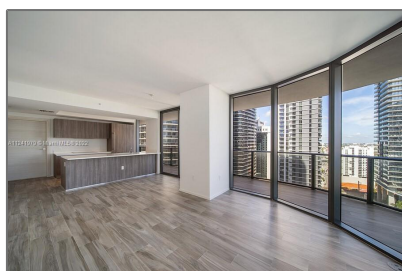

Residential Lease For Rent

1,450 Sqft - 801 S Miami Ave # 2309, Miami,
Florida 33130

Basic [Details](#)

Property Type: **Residential Lease**

Listing Type: **For Rent**

Listing ID: **A11241979**

Price: **\$8,200**