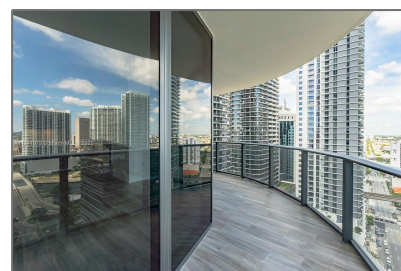

Residential Lease For Rent

1,450 Sqft - 801 S Miami Ave # 2309, Miami,
Florida 33130

Basic [Details](#)

Property Type: **Residential Lease**

Listing Type: **For Rent**

Listing ID: **A11241979**

Price: **\$8,200**

City: **Miami**

Zipcode: **33130**

Street: **801 S Miami Ave #
2309**

Building Name: **801 SMA
RESIDENCES
CONDO**

Floor Number: **0**

Longitude: **W81° 48' 25.1"**

Features

Pet Allowed: