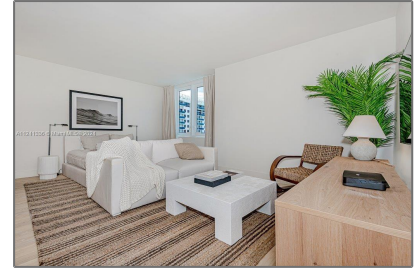

Residential Lease For Rent

660 Sqft - 2301 Collins Ave # 1123, Miami Beach, Florida 33139

Basic [Details](#)

Property Type:	Residential Lease
Listing Type:	For Rent
Listing ID:	A11241336
Price:	\$7,500
Bathrooms:	1
Square Footage:	660 Sqft
Year Built:	1926

Features

✓	Swimming Pool:	Above Ground
✓	Cooling System:	Central Air
✓	Pet Allowed:	Restrictions Or Possible Restrictions
✓	Furnished:	Furnished

Address [Map](#)

Country:	US
State:	FL
County:	Miami-Dade County
City:	Miami Beach
Zipcode:	33139
Street:	2301 Collins Ave # 1123
Building Name:	RONEY PALACE CONDO
Floor Number:	0
Longitude:	W81° 52' 23.2"
Latitude:	N25° 47' 54.8"