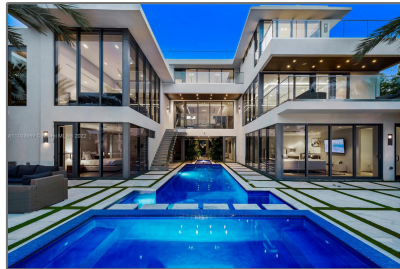

Residential Lease For Rent

6,545 Sqft - 440 Mola Ave, Fort Lauderdale,
Florida 33301

Basic [Details](#)

Property Type: **Residential Lease**

Listing Type: **For Rent**

Listing ID: **A11103969**

Price: **\$75,000**

Bedrooms: **6**

Bathrooms: **5**

Square Footage: **6,545 Sqft**

Year Built: **2018**

Lot Area: **8,890 Sqft**

Address [Map](#)

Country: **US**

State: **FL**

County: **Broward County**

City: **Fort Lauderdale**

Zipcode: **33301**

Street: **440 Mola Ave**

Building Name: **VENICE**

Floor Number: **0**

Longitude: **W81° 52' 29.8"**

Features