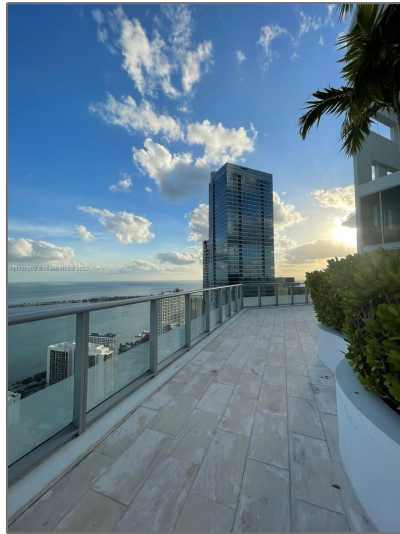

Residential Lease For Rent

696 Sqft - 1300 Brickell Bay Dr # 2405, Miami,
Florida 33131

Basic [Details](#)

Property Type:	Residential Lease
Listing Type:	For Rent
Listing ID:	A11186002
Price:	\$4,100
Bedrooms:	1
Bathrooms:	1
Half Bathrooms:	1
Square Footage:	696 Sqft
Year Built:	2014
Lot Area:	1 Sqft

Address [Map](#)

Country:	US
State:	FL
County:	Miami-Dade County
City:	Miami

Features

✓	Swimming Pool:	Above Ground
✓	Heating System:	Central, Electric
✓	Cooling System:	Central Air, Electric
✓	View:	Bay
✓	Patio:	Open Balcony
✓	Furnished:	Furnished

Zipcode:	33131
Street:	1300 Brickell Bay Dr # 2405
Building Name:	BRICKELLHOUSE CONDO
Floor Number:	0
Longitude:	W81° 48' 35.3"
Latitude:	N25° 45' 37.3"

Agent [Info](#)

Daniel Lombardi

☎ (305) 695-1600

☎ (786) 525-6127