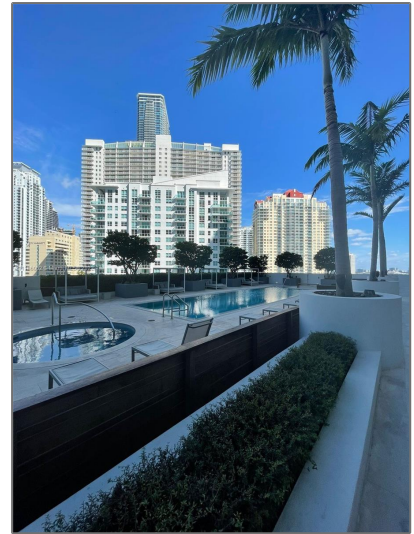

Residential Lease For Rent

696 Sqft - 1300 Brickell Bay Dr # 2405, Miami,
Florida 33131

Basic [Details](#)

Property Type:	Residential Lease
Listing Type:	For Rent
Listing ID:	A11186002
Price:	\$4,100
Bedrooms:	1
Bathrooms:	1
Half Bathrooms:	1
Square Footage:	696 Sqft
Year Built:	2014
Lot Area:	1 Sqft

Address [Map](#)

Country:	US
State:	FL
County:	Miami-Dade County
City:	Miami

Features

✓	Swimming Pool:	Above Ground
✓	Heating System:	Central, Electric
✓	Cooling System:	Central Air, Electric
✓	View:	Bay
✓	Patio:	Open Balcony
✓	Furnished:	Furnished

Zipcode:	33131
Street:	1300 Brickell Bay Dr # 2405
Building Name:	BRICKELLHOUSE CONDO
Floor Number:	0
Longitude:	W81° 48' 35.3"
Latitude:	N25° 45' 37.3"

Agent [Info](#)

Daniel Lombardi

☎ (305) 695-1600

☎ (786) 525-6127