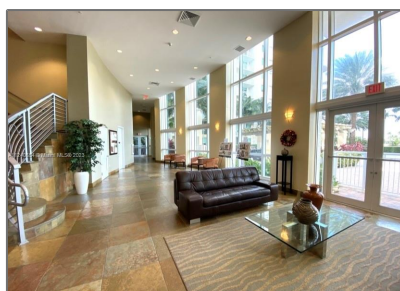

Residential Lease For Rent

1,081 Sqft - 1755 E Hallandale Beach Blvd #
1705E, Hallandale Beach, Florida 33009

Basic [Details](#)

Property Type: **Residential Lease**

Listing Type: **For Rent**

Listing ID: **A11240654**