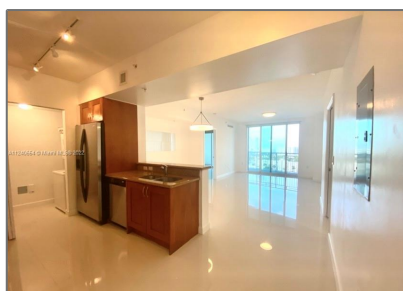

Residential Lease For Rent

1,081 Sqft - 1755 E Hallandale Beach Blvd #
1705E, Hallandale Beach, Florida 33009

Basic [Details](#)

Property Type: **Residential Lease**

Listing Type: **For Rent**

Listing ID: **A11240654**