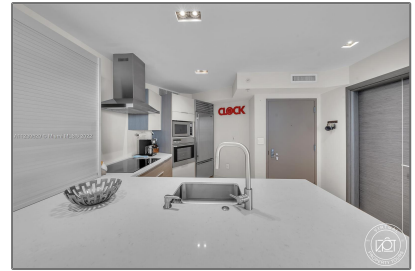

# Residential Lease For Rent

1,048 Sqft - 1750 N Bayshore Dr # 1402, Miami, Florida 33132