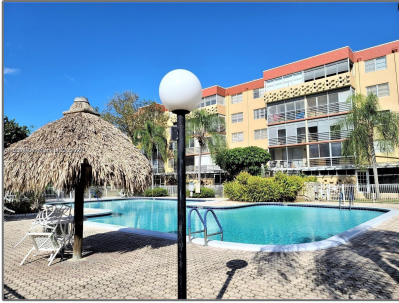

Residential For Sale

940 Sqft - 406 NW 68th Ave # 518, Plantation,
Florida 33317

Basic [Details](#)

Property Type: **Residential**

Listing Type: **For Sale**

Listing ID: **A11239443**

Price: **\$199,000**

Bedrooms: **2**